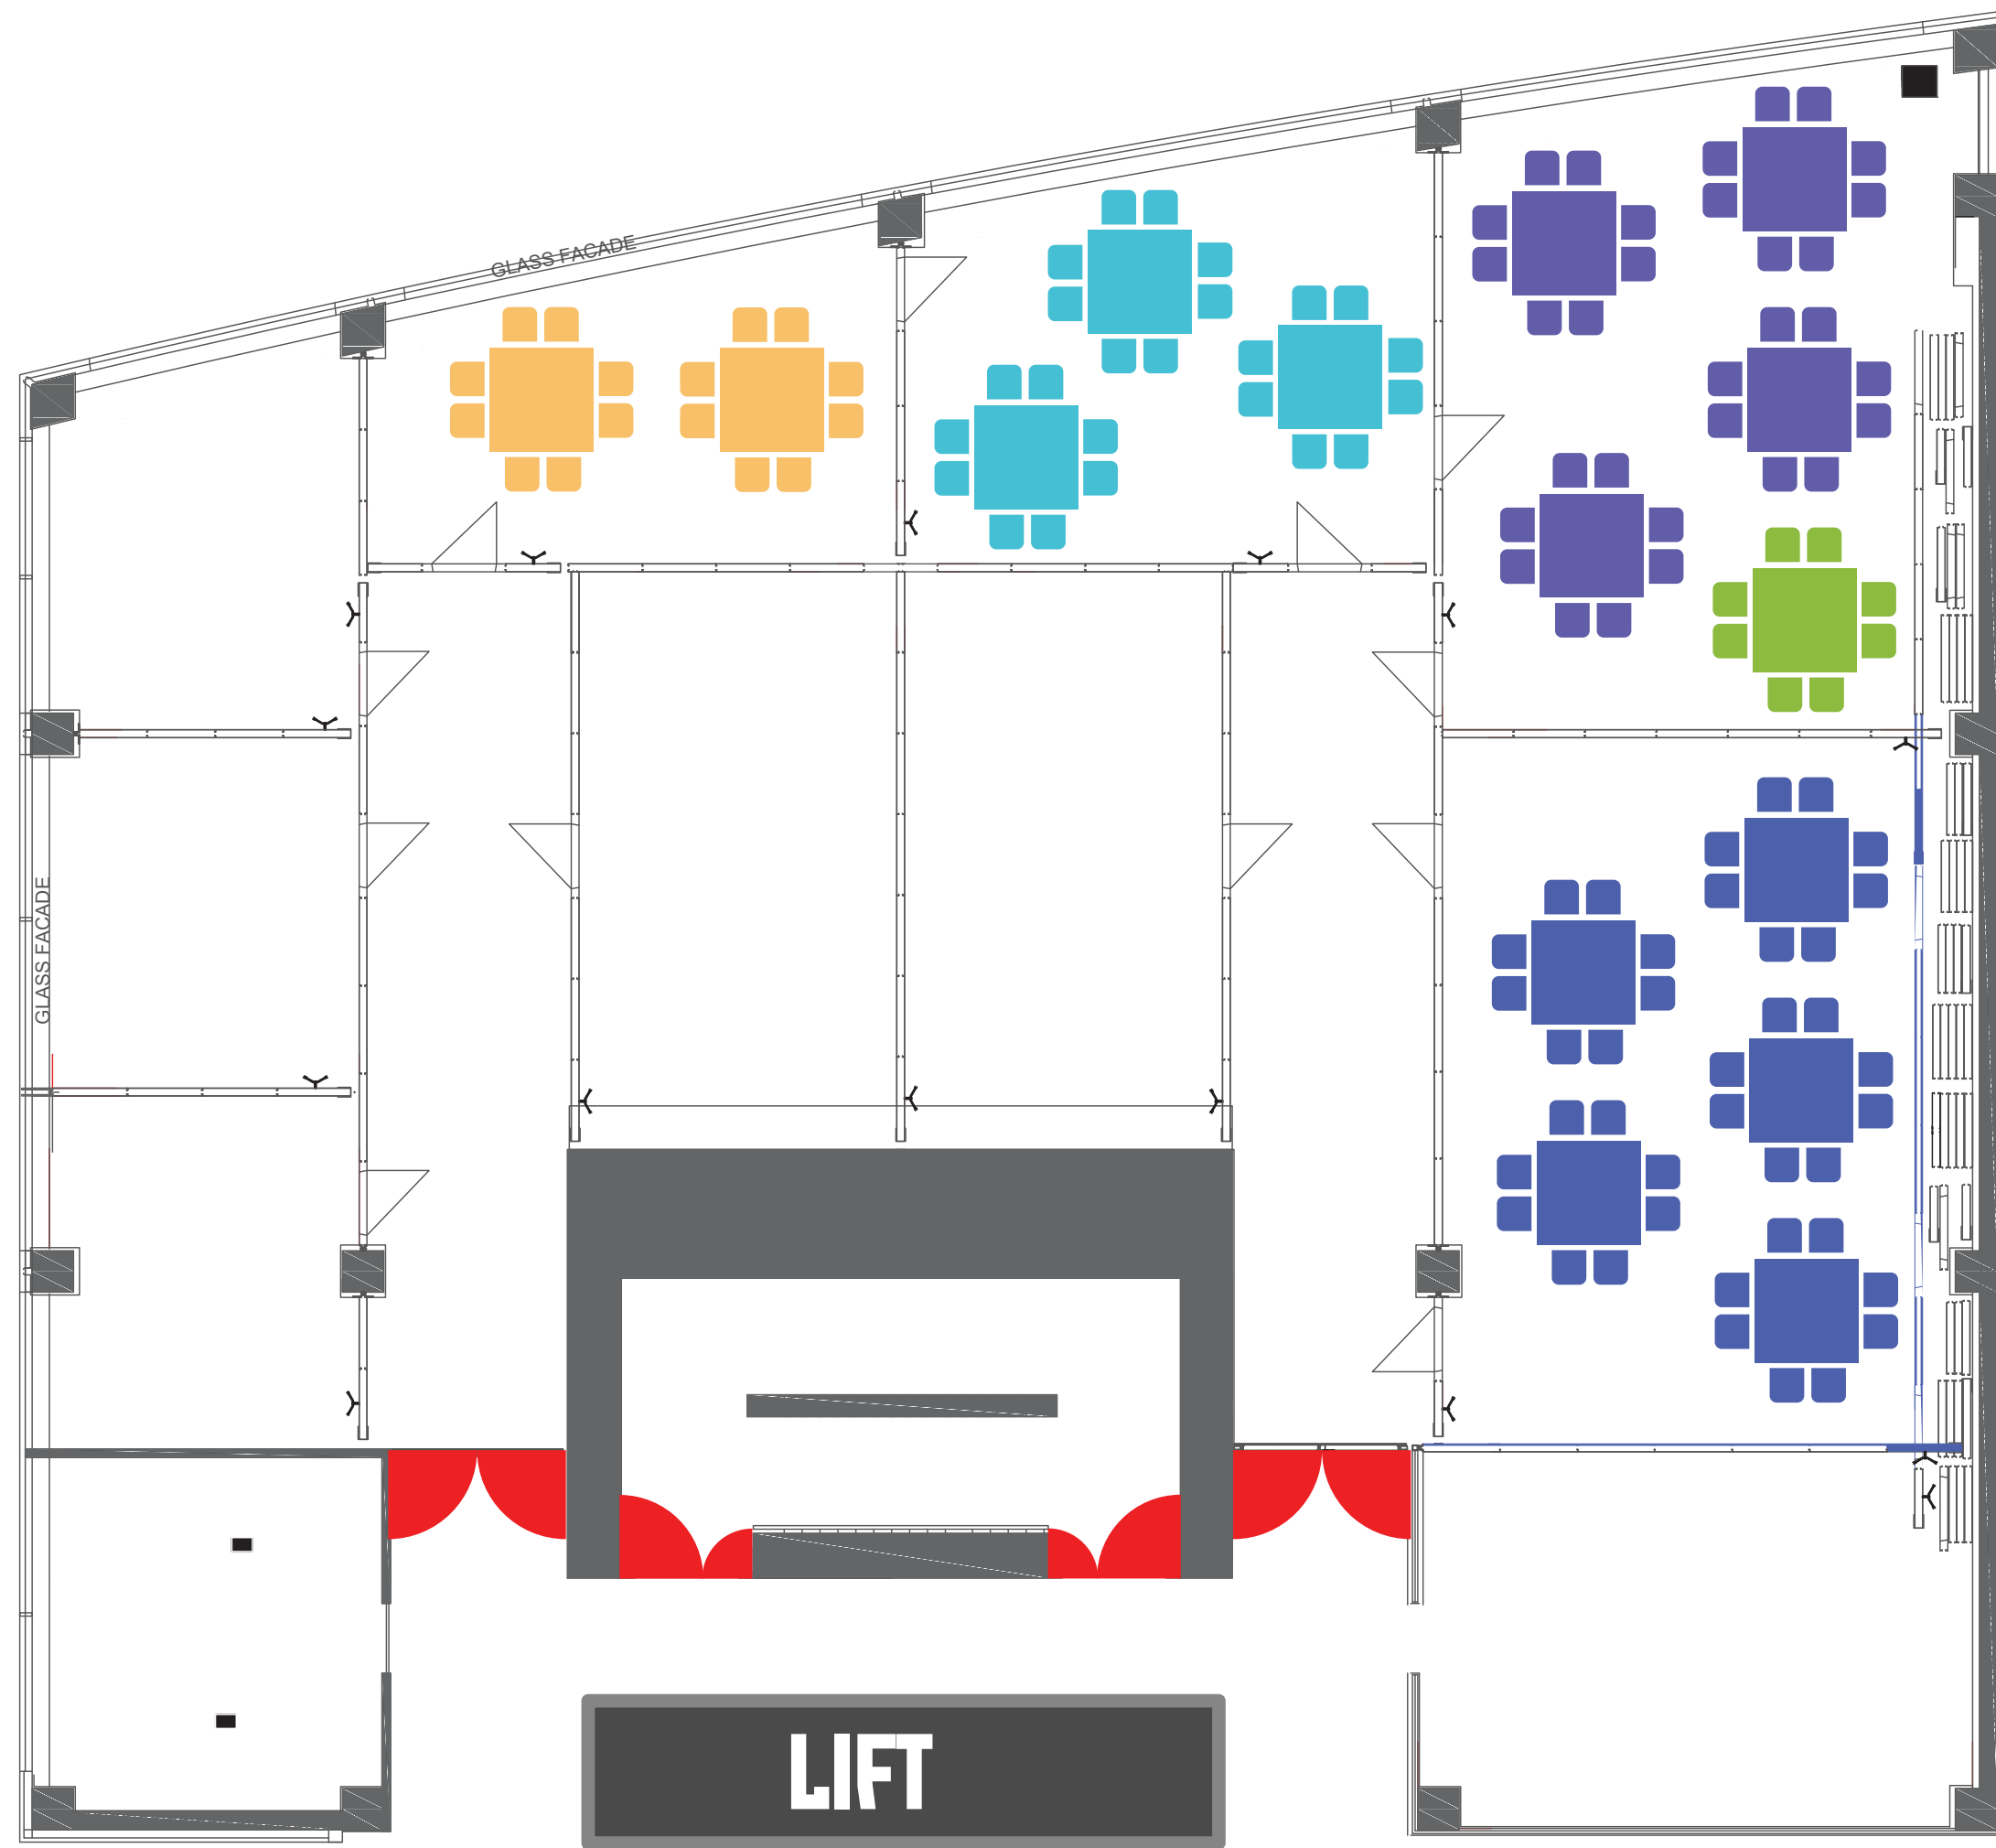

CONTRIBUTOR DAY

S4 HALL

- **Training**
- **Support**
- **Photos**
- **WordPress TV**
- **Education**