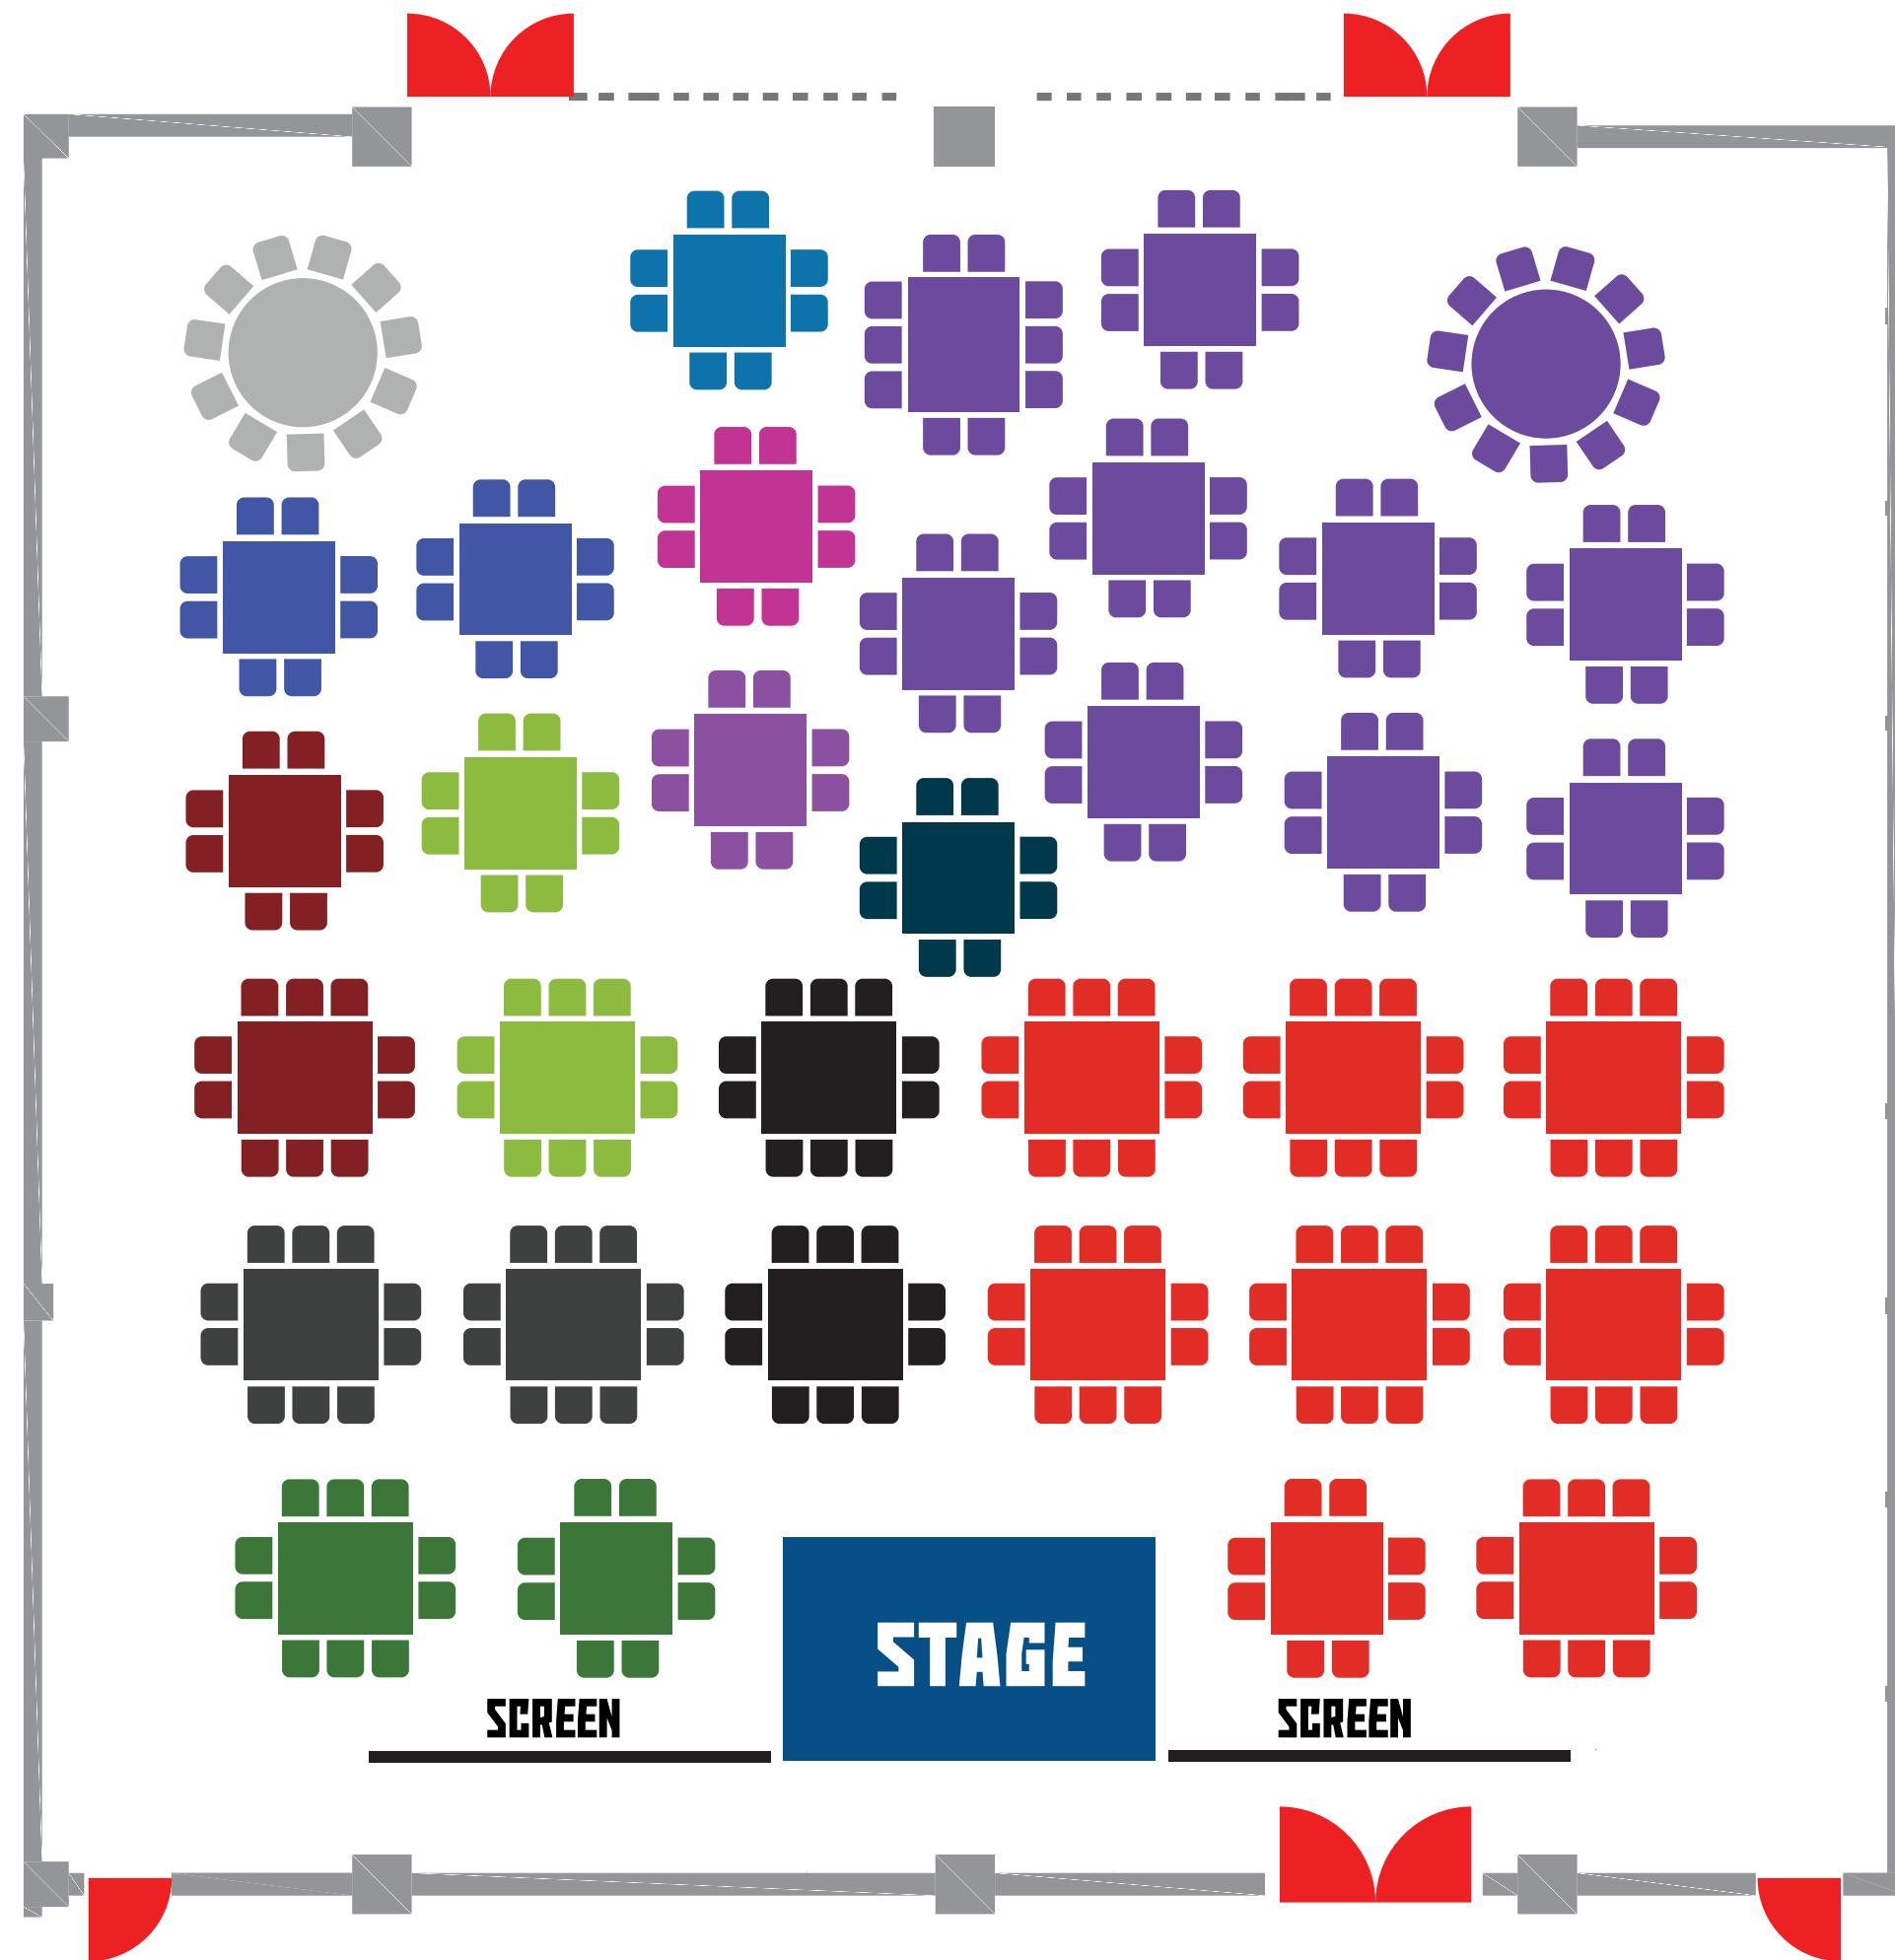

## S3 HALL

-  Meta
-  Hosting
-  Test
-  WordPress TV
-  WP-CLI
-  Multisite
-  Documentation
-  Core Performance
-  Playground
-  Patterns
-  WPCS
-  Core AI
-  Core